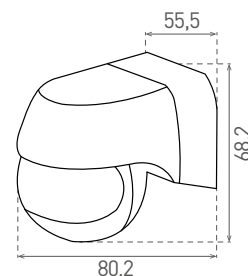

SENSOR 90	GXSE007	8592660114323	bílá	180	120	12m	10s-15min	3-2000
SENSOR 90 B	GXSE008	8592660115825	černá	180	120	12m	10s-15min	3-2000