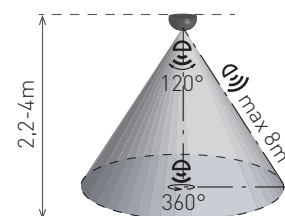

Icon	Icon	EAN	color	Beam [°]	Beam [°]	Range	-TIME+	-LUX+
SENSOR 101	GXSE014	8592660125961	bílá	360	120	8m	10s-30min	3-2000

SENZORY