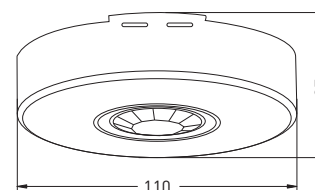

Icon	Icon	EAN	color	Beam [°]	Beam [°]	Range	-TIME+	-LUX+
SENSOR 101	GXSE014	8592660125961	bílá	360	120	8m	10s-30min	3-2000

SENZORY