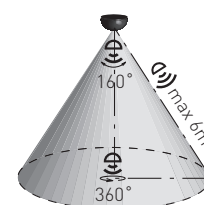

Icon	Icon	EAN	color	Beam [°]	Beam [°]	Range	-TIME+	-LUX+
SENSOR 100 W	GXSI007	8592660114330	bílá	360	160	6m	10s-15min	3-2000
SENSOR 100 B	GXSI019	8592660152981	černá	360	160	6m	10s-15min	3-2000