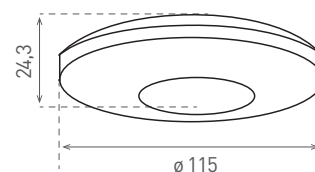

Icon	Icon	EAN	color	Beam [°]	Beam [°]	Range	-TIME+	-LUX+
SENSOR 100 W	GXSI007	8592660114330	bílá	360	160	6m	10s-15min	3-2000
SENSOR 100 B	GXSI019	8592660152981	černá	360	160	6m	10s-15min	3-2000