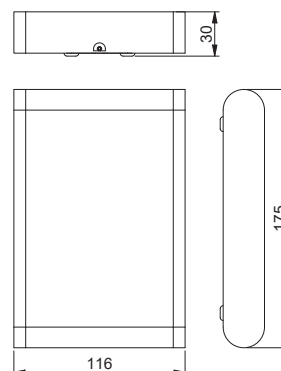

LD-VALLA8W-40

LD-VALLA12W-40

LD-VALLA8W-40	8 W	640 lm	395 g	5902801205613
LD-VALLA12W-40	12 W	960 lm	555 g	5902801203299

LD-VALLA8W-40

LD-VALLA12W-40